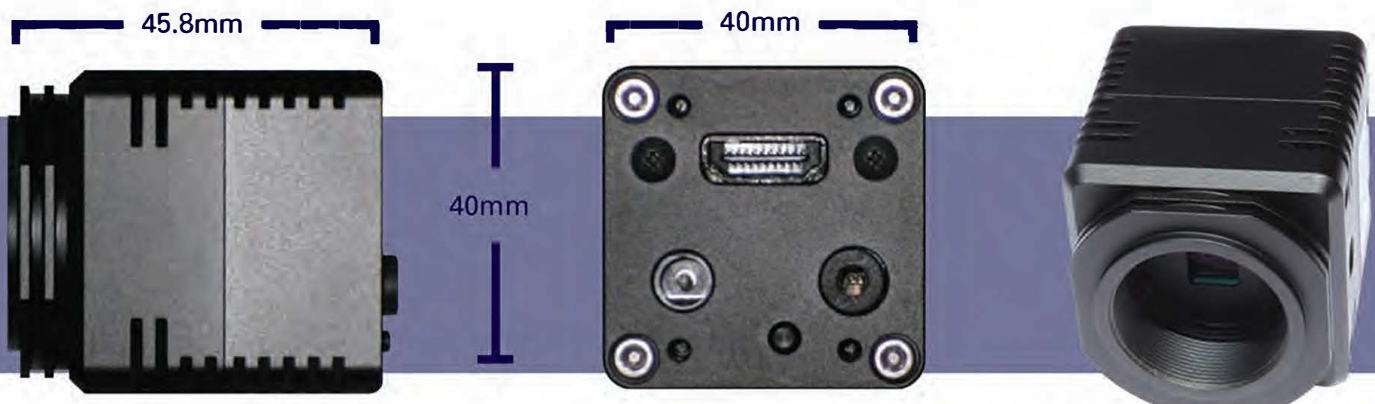

Global 1080 HD at Actual Size:

3610 Tree Court Industrial Blvd.
St. Louis, MO, U.S.A. 63122-6622

www.globalsurgical.com

(636) 861-3388 (800) 861-3585
FAX: (636) 861-2969

global@globalsurgical.com

GLOBAL
SURGICAL™ CORPORATION

GSC 17010